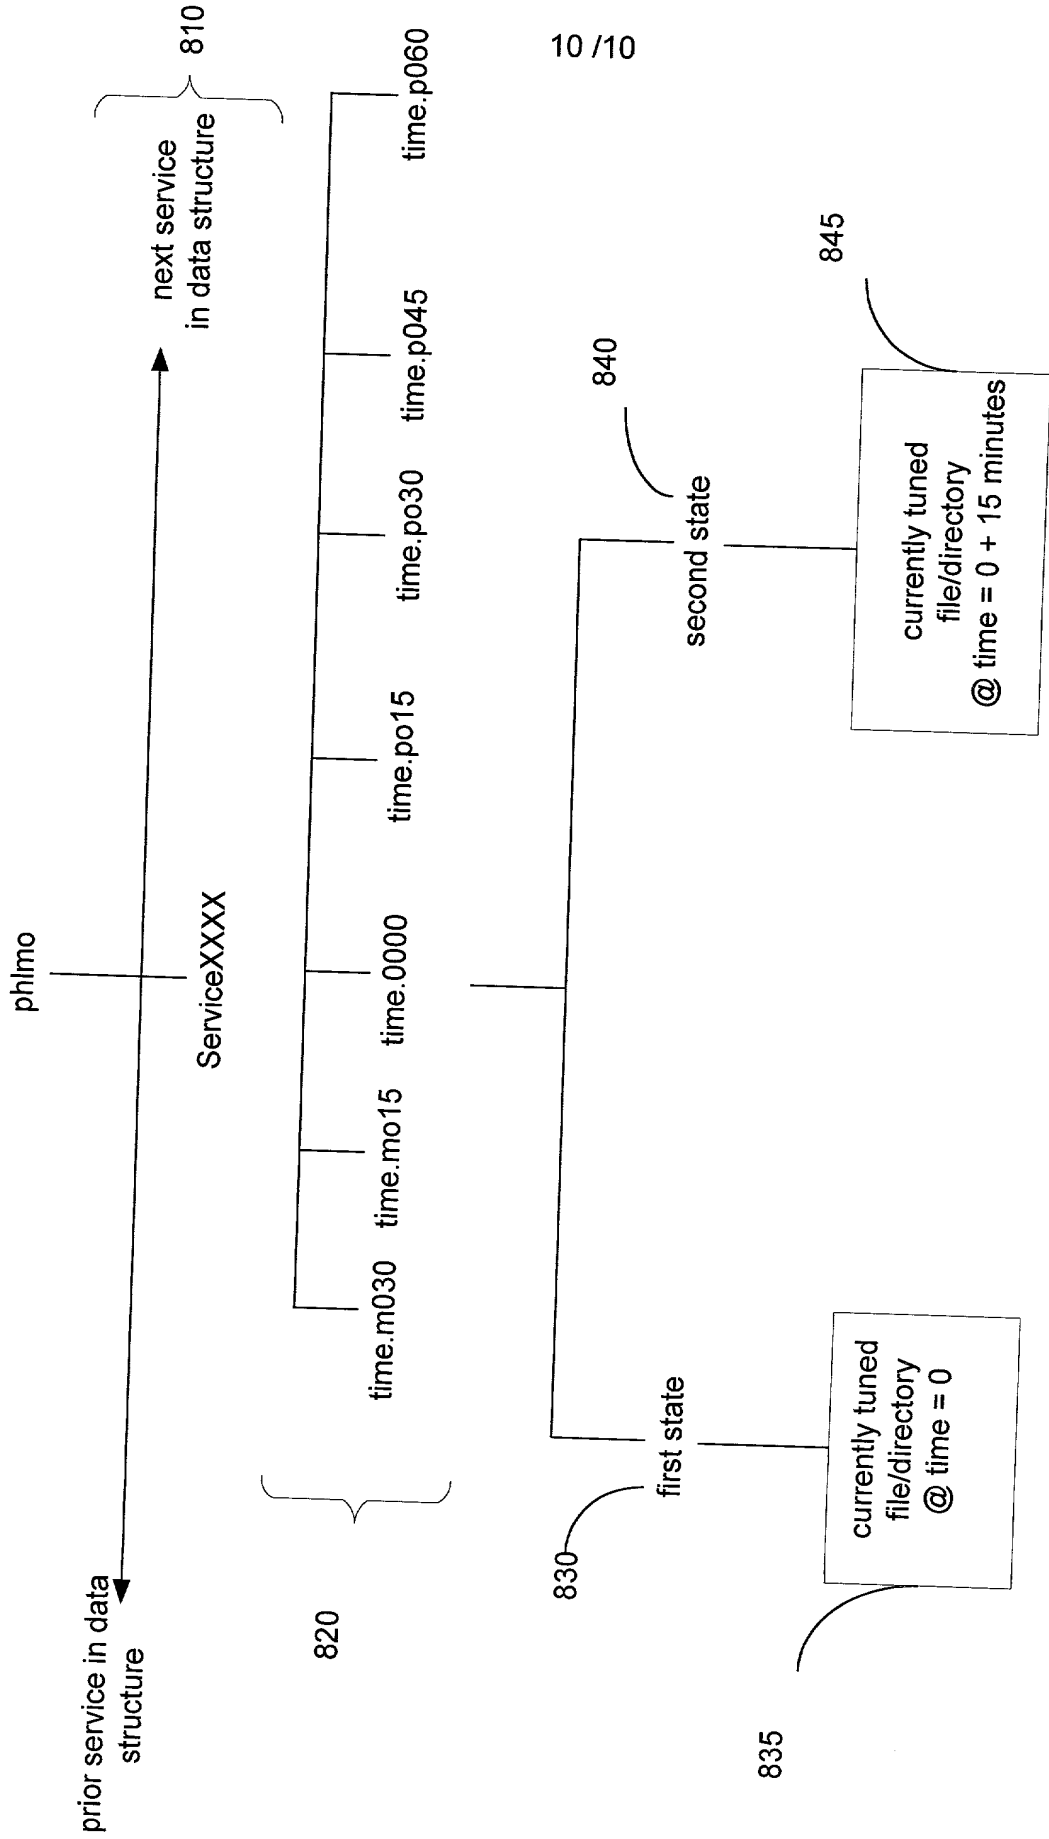

**FIG. 1**

FIG. 2

FROM HEADEND 26

FIG. 2

FIG. 3A

FIG. 3B

FIG. 4

time view

TWC 01		CURRENT	
Local and National Weather 2:00 PM - 3:00 PM		TV PROGRAM	
channel		Tue 9/1	12:01 PM
2:00 pm		2:30 pm	3:00 pm
etw 301	Extra	Entertainment News	
ppv 400	Saving Private Ryan	American History X	
twc 1	Local and National Weather	Local Forecast	
etv 2	Talk Soup	E! Behind the Scenes	
tvld 3	One Life to Live	General Hospital	
tue 9/1	browse by	Date	

FIG. 5

time view

70

TWC 01		CURRENT	
Local and National Weather 2:00 PM - 3:00 PM		TV PROGRAM	
channel	2:00 pm	10	Tue 9/1 12:01 PM
etv	2:30 pm	3:00 pm	
ppv	YOUR SET-TOP BOX HAS THE CAPABILITY TO PROVIDE ADDITIONAL DAYS OF PROGRAMMING INFORMATION. ARE YOU INTERESTED IN HAVING THIS EXTENDED SERVICE?		
twc	<input type="radio"/> YES <input checked="" type="radio"/> NO <input type="radio"/> MORE INFO		
etv	History X		
tv/d	3	One Life to Live	recast
tue 9/1	a	browse by	the Scenes
		Date	General Hospital
			72

7/10

FIG. 6

Tornado Warning in Effect  
for Cobb County

**FIG. 7**

FIG. 8

FIG. 8

FIG. 9